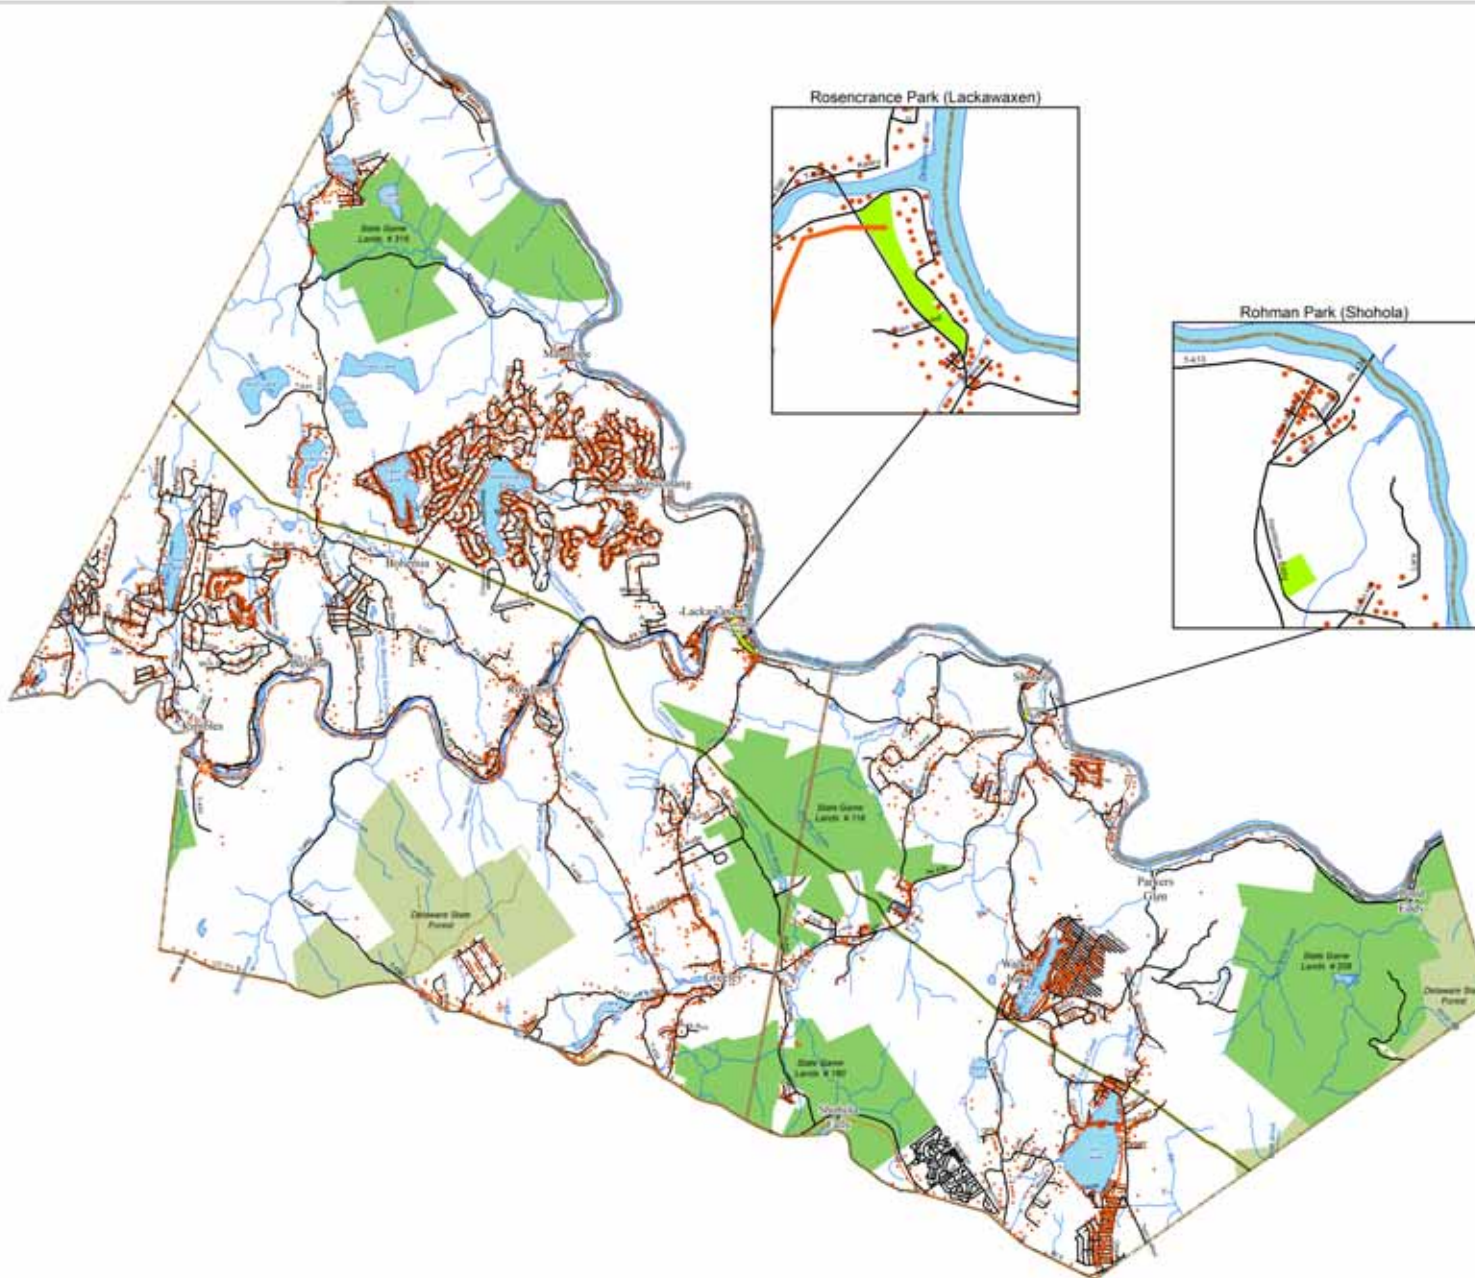

LACKAWAXEN TOWNSHIP & SHOHOLA TOWNSHIP

PIKE COUNTY PENNSYLVANIA

MULTI-MUNICIPAL COMPREHENSIVE PLAN MULTI-MUNICIPAL OPEN SPACE, GREENWAYS & RECREATION PLAN

AREAS OF POPULATION CONCENTRATION

Legend

- Township Boundaries
- Roadways
- Railways
- State Bike Route Y
- Bureau of Forestry Trails
- Bureau of Forestry Roads
- Streams
- Pipeline
- Water Features
- Municipal Recreation and Parks
- State Gamelands
- State Parks & Land
- Areas of Population Concentration

DRAFT

June 2007
Scale 1:51,000