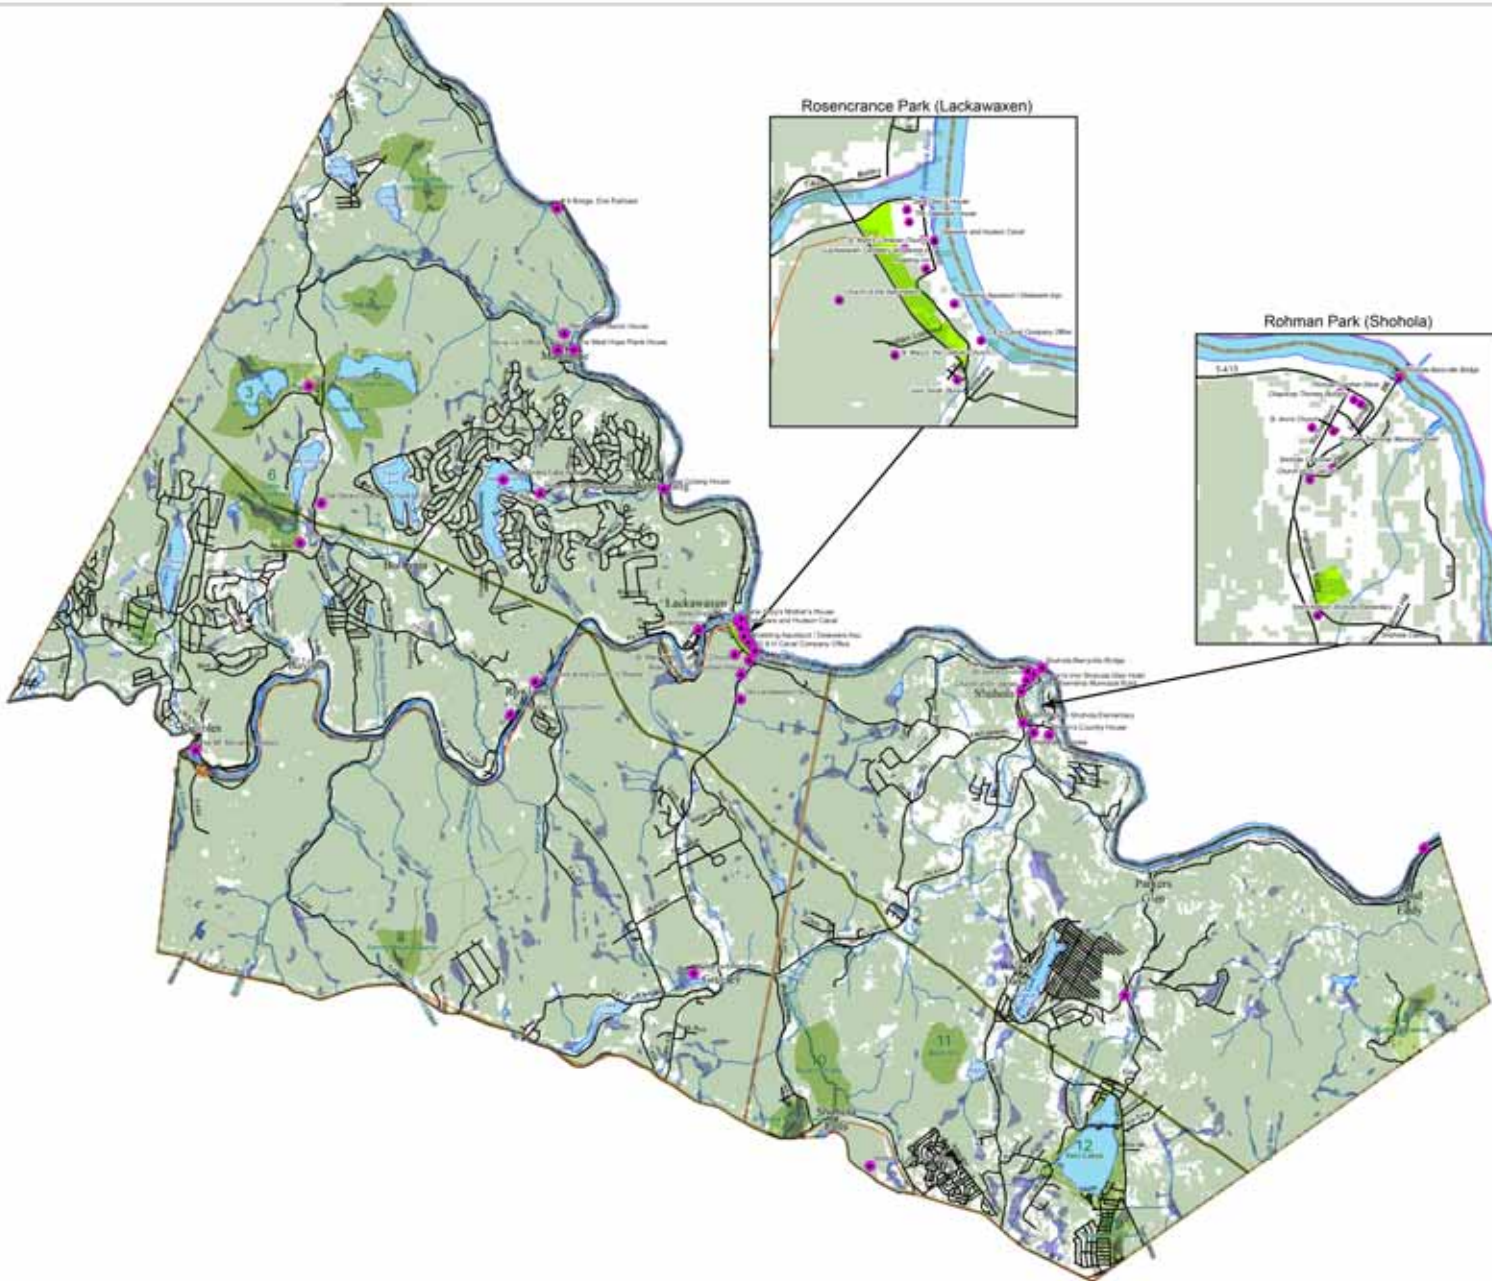

LACKAWAXEN TOWNSHIP & SHOHOLA TOWNSHIP

PIKE COUNTY PENNSYLVANIA

MULTI-MUNICIPAL COMPREHENSIVE PLAN MULTI-MUNICIPAL OPEN SPACE, GREENWAYS & RECREATION PLAN

EXISTING HISTORIC SITES & NATURAL AREAS

Legend

- Township Boundaries
- Roadways
- Railways
- State Bike Route Y
- Bureau of Forestry Trails
- Bureau of Forestry Roads
- Streams
- Pipeline
- Water Features
- National Wetlands Inventory Areas
- Forested Area (greater than 71% coverage)
- Municipal Recreation and Parks
- Natural Areas
- Historic Sites

DRAFT

June 2007
Scale 1:51,000