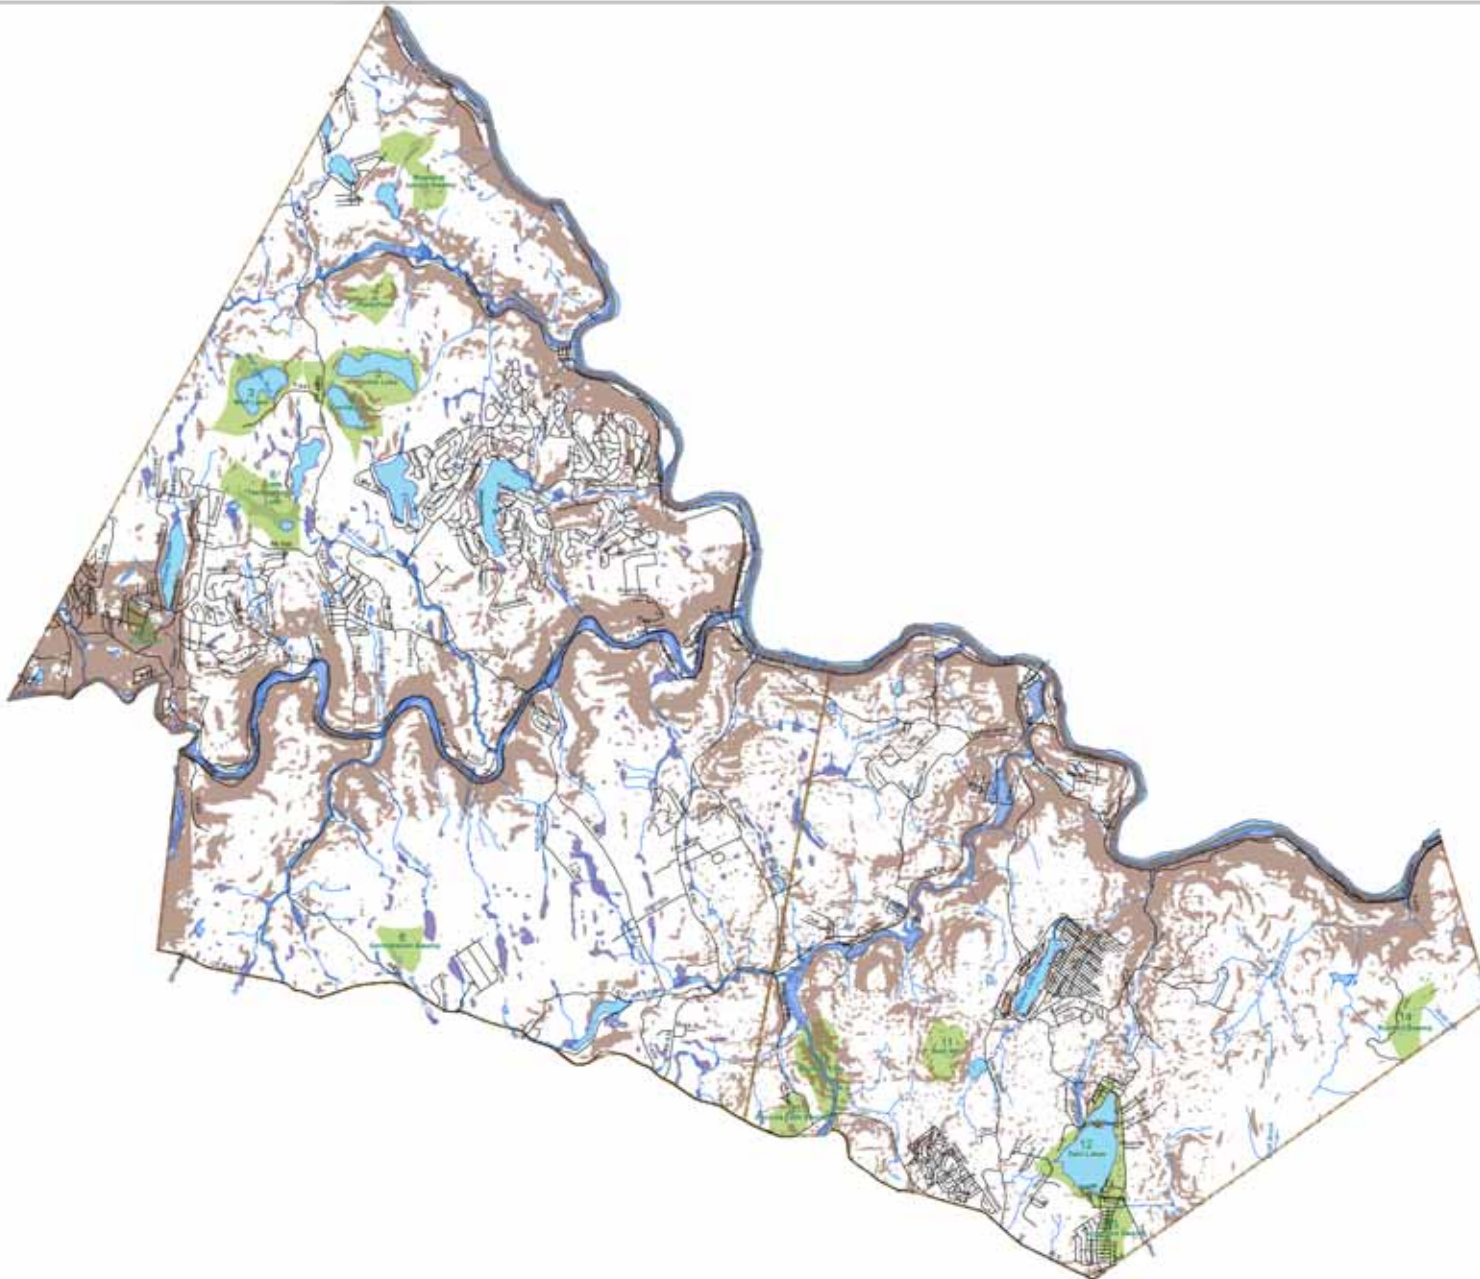

LACKAWAXEN TOWNSHIP & SHOHOLA TOWNSHIP

PIKE COUNTY PENNSYLVANIA

MULTI-MUNICIPAL COMPREHENSIVE PLAN
MULTI-MUNICIPAL OPEN SPACE, GREENWAYS
& RECREATION PLAN

ENVIRONMENTALLY SENSITIVE AREAS

Legend

- Township Boundaries
- Roadways
- Railways
- Streams
- Water Features
- Floodplain
- Steep Slopes (Greater than 25%)
- Natural Areas
- National Wetlands Inventory Areas

DRAFT

July 2007
Scale 1:51,000